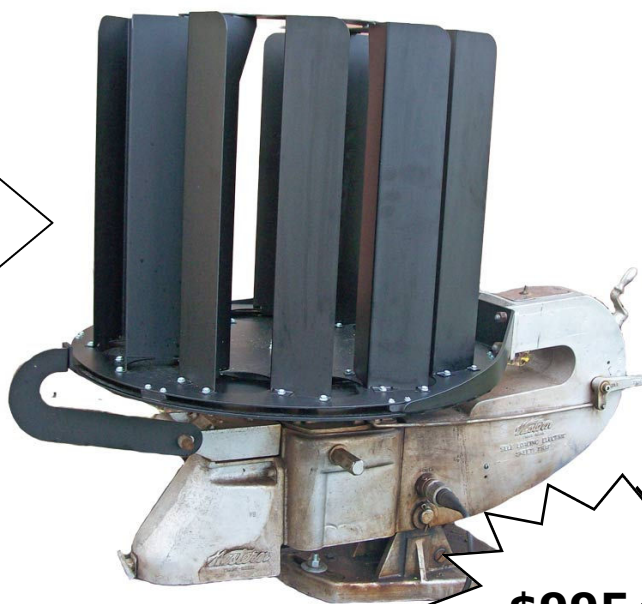

Convert your Winchester-Western Skeet Thrower to 500 targets.

BEFORE

AFTER

\$995+S&H

The Winchester-Western Self Loading Skeet Machine (Model V1574) throws a great target! Its durability, versatility and ease of maintenance is proven. However, the single stack only holds 80 clay targets.

Now you can increase the target capacity to more than 500 clays with the NEW Skeet Loader SL500 from Western Retro Products. This simple bolt on carousel replaces the single stack and installs in minutes. Loads standard 108mm & 110mm skeet & sporting clay targets. Call to order yours today!

FEATURES

- Simple bolt-on design
- Loader holds more than 500 targets
- Features heavy duty steel & stainless steel construction
- Less than one second cycle time
- Loads Skeet, Pheasant, Battue & International Targets
- SS knife separation for use with frozen, wet or stuck targets
- Full 1 Year Warranty
- Skeet machine sold separately