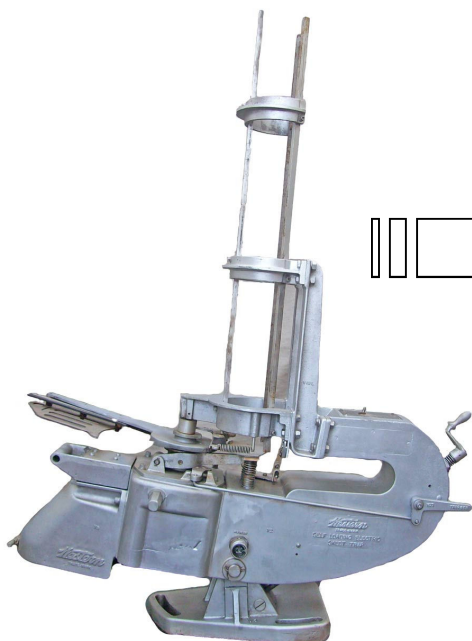

Convert your Winchester-Western Skeet Thrower to 500 targets.

BEFORE

AFTER

\$995+S&H

The Winchester-Western Self Loading Skeet Machine (Model V1574) throws a great target! Its durability, versatility and ease of maintenance is proven. However, the single stack only holds 80 clay targets.

Now you can increase the target capacity to more than 500 clays with the NEW Skeet Loader SL500 from Western Retro Products. This simple bolt on carousel replaces the single stack and installs in minutes. Loads standard 108mm & 110mm skeet & sporting clay targets. Call to order yours today!

FEATURES

- Simple bolt-on design
- Loader holds more than 500 targets
- Features heavy duty steel & stainless steel construction
- Less than one second cycle time
- Loads Skeet, Pheasant, Battue & International Targets
- SS knife separation for use with frozen, wet or stuck targets
- Full 1 Year Warranty
- Skeet machine sold separately